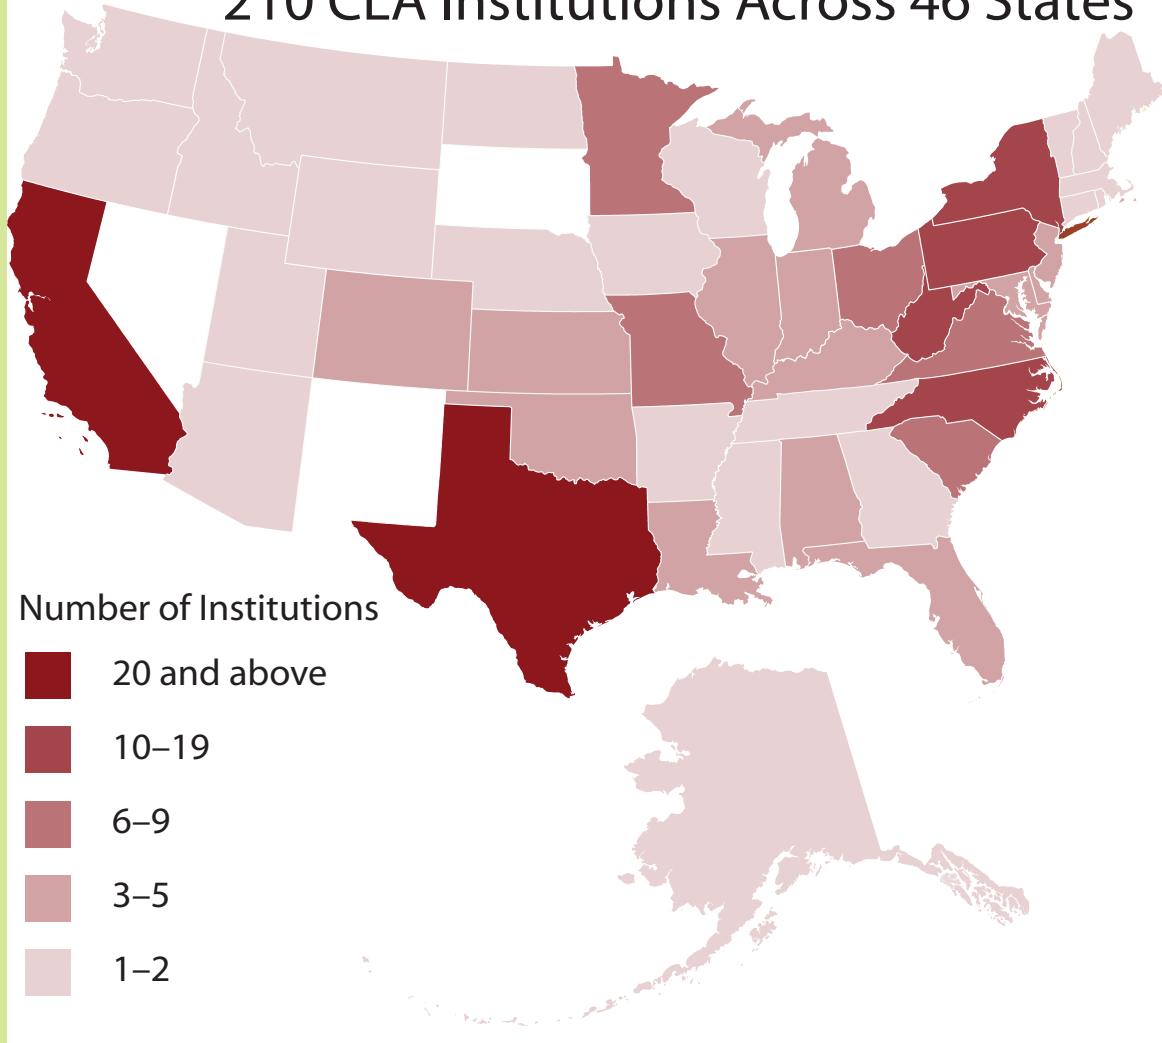

# collegiate learning assessment

COUNCIL FOR AID TO EDUCATION  
215 Lexington Avenue, Floor 21 New York NY 10016-6023  
p | 212.217.0700 f | 212.661.9766 e | cla@cae.org w | www.cae.org/cla

## 210 CLA Institutions Across 46 States